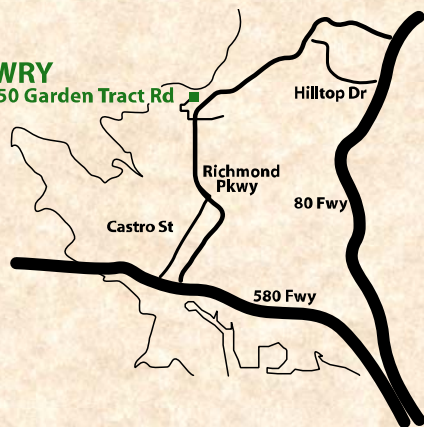

GWRY
2550 Garden Tract Rd